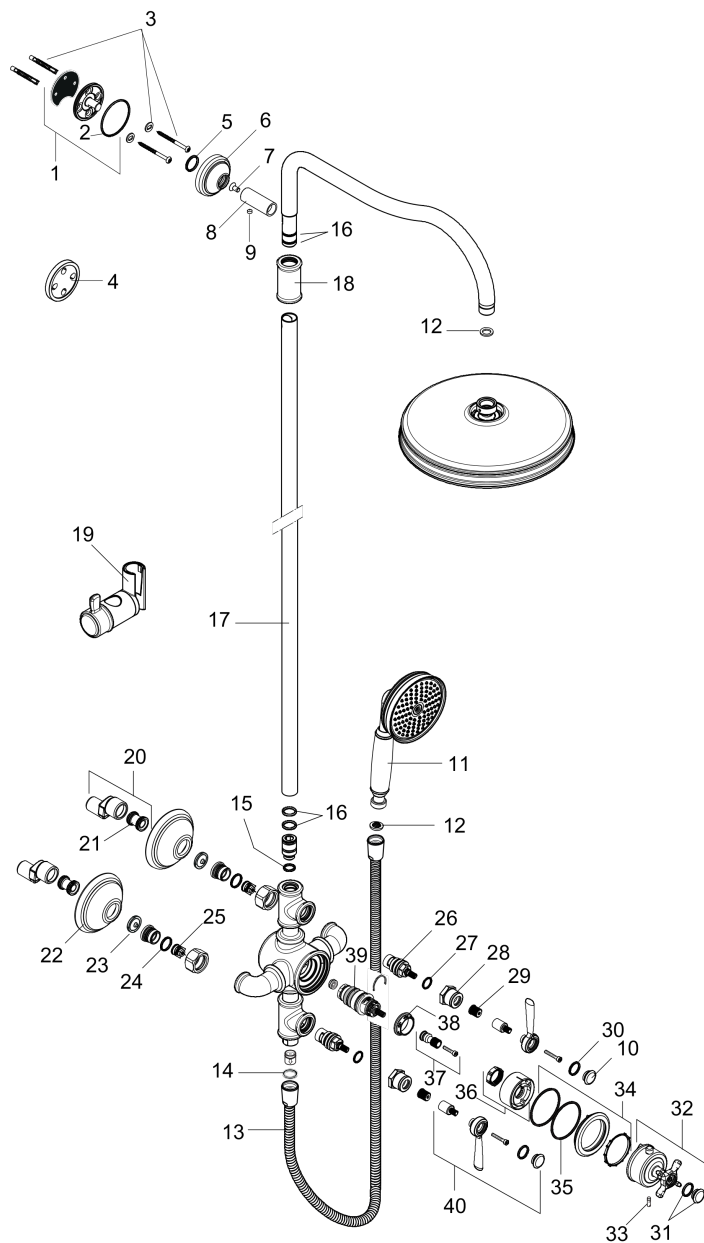

AXOR Montreux
Showerpipe 240 1-Jet, 1.8 GPM
Finishes : Part no. : **16574831**

Exploded drawing

Year of production: >01/18

AXOR Montreux
Showerpipe 240 1-Jet, 1.8 GPM
 Finishes : Part no. : **16574831**

Spare parts list

Year of production: >01/18

Pos.		Part no.	Price	PU
1	wall flange	95688000	-	1
2	O-Ring 50x2	98187000	-	1
3	mounting set	96179000	-	1
4	tile-matching-disk 7 mm	95239830	-	1
5	O-ring 20x2	98165000	-	1
6	escutcheon Ø 60 mm	92982830	-	1
7	screw	92137000	-	1
8	sleeve	92166830	-	1
9	hollow set screw M6x5	98447000	-	1
10	set of screw covers	93182000	-	1
11	handshower	16320830	-	1
12	filter packing	94246000	-	1
13	shower hose 1,60 m	28116830	-	1
14	seal	98058000	-	1
15	O-ring 12x2,25	98382000	-	1
16	O-ring 15x2,5	98131000	-	1
17	pipe 973 mm / Ø 22 mm	92468830	-	1
18	sleeve	92983830	-	1
19	support, assy	98723830	-	1
20	set of S-unions (±32 mm)	98592000	-	1
21	noise reduction	96429000	-	1
22	escutcheon	98595830	-	1
23	filter packing	96922000	-	1
24	O-ring 17x1,5	98137000	-	1
25	non return valve	96737000	-	1
26	shut off unit right closing	94009000	-	1
27	O-ring 14x1,78	92984000	-	1
28	sleeve	92712830	-	1
29	adapter for handle	92375000	-	1
30	O-ring 16x2	98133000	-	1
31	set of screw covers, cold / hot water / neutral	97987000	-	1
32	handle for thermostat	16594830	-	1
33	hollow set screw M5x16	97666000	-	1
34	deco-ring	92985000	-	1

AXOR Montreux
Showerpipe 240 1-Jet, 1.8 GPM
 Finishes : Part no. : **16574831**

Spare parts list

Year of production: >01/18

Pos.		Part no.	Price	PU
35	O-ring 48x2,5	92987000	-	1
36	sleeve	92986830	-	1
37	adapter for handle	96435000	-	1
38	nut	98913000	-	1
39	thermostat cartridge	98282001	-	1
40	handle	92705830	-	1